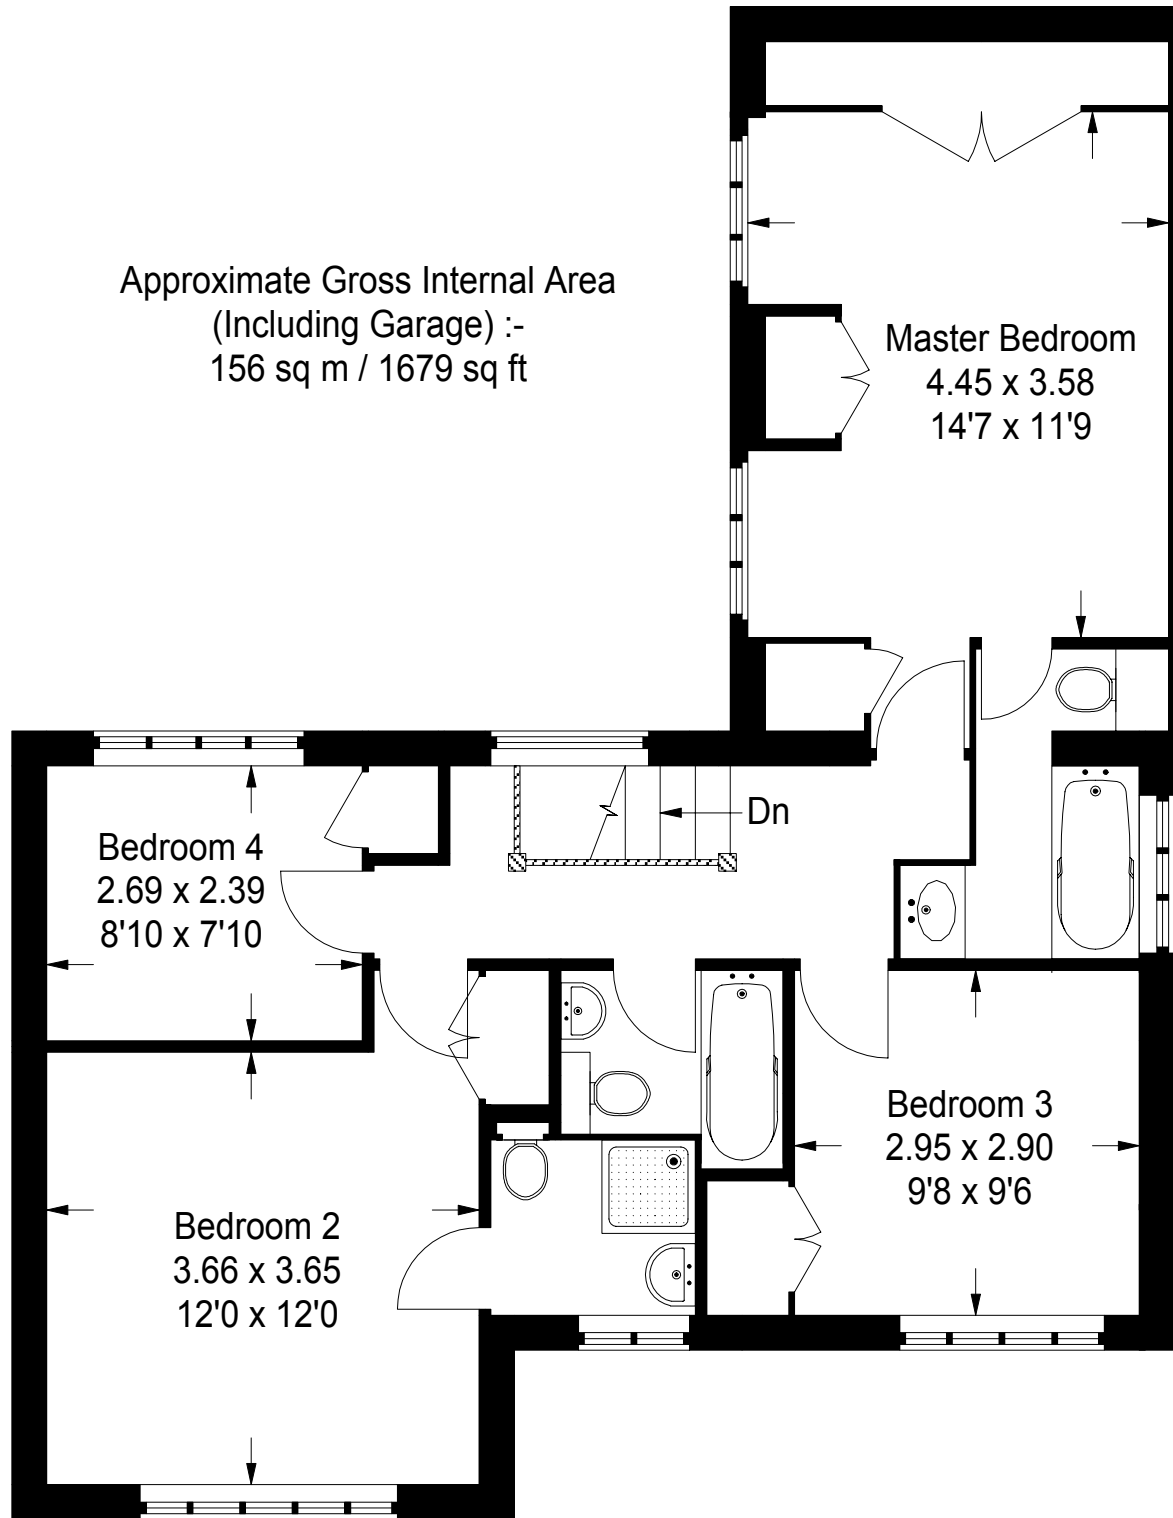

Approximate Gross Internal Area
(Including Garage) :-
156 sq m / 1679 sq ft

First Floor